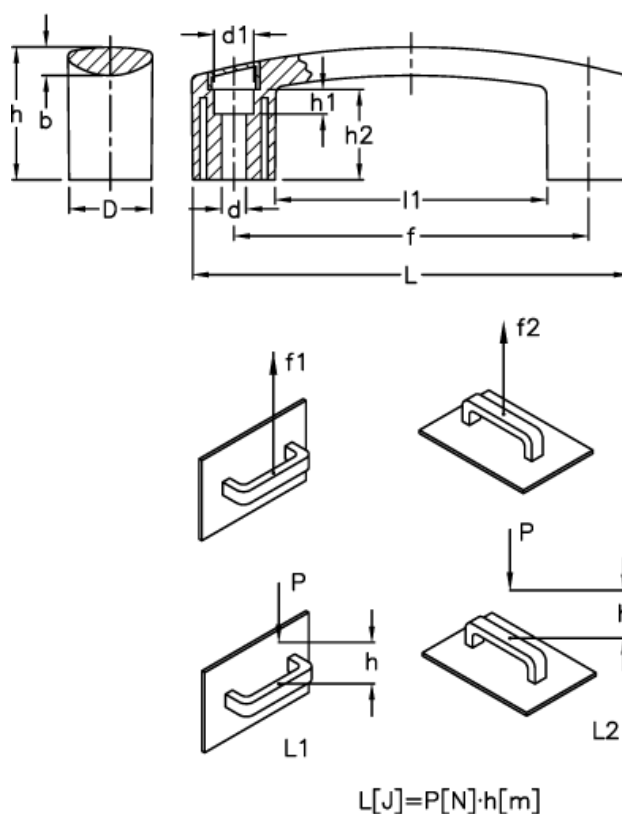

Data Sheet

Article number: 23052602102

Description: E+G Bridge handle
EBP.140-6-C2 Orange

Measures

b	= 8.5	h1	= 8.5
d	= 6.5	h2	= 26.5
D	= 26.0	L	= 144.0
d1	= 13.5	l1	= 92.0
f	= 117 +/-0,5	L1 (J)	= 10
F1 (N)	= 2700	L2 (J)	= 4
F2 (N)	= 1800		
h	= 39		